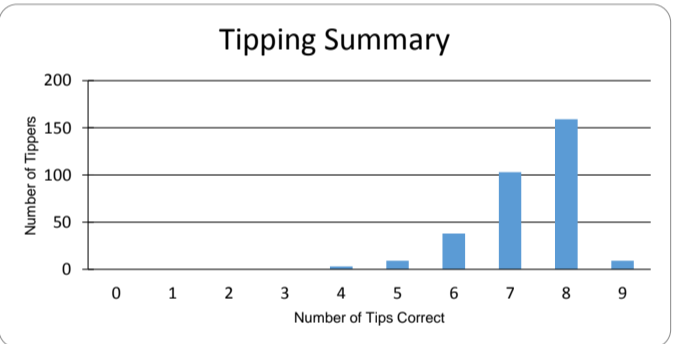

Winner this round
Rob Cooney (9/9) 150 points. (Actual 152)

Number of tips submitted	321	90.4%
Average Score this week	7.35	
Wild Cards played	53	
Average Wild Card score	7.68	

Match Results AFL Round 11	# of tippers correct
Sydney 91 d Carlton 61	312 97.2%
Melbourne 100 d Western Bulldogs 51	296 92.2%
Hawthorn 64 d Port Adelaide 61	210 65.4%
Geelong 121 d Gold Coast 36	296 92.2%
West Coast 101 d St Kilda 88	309 96.3%
Richmond 114 d Essendon 43	295 91.9%
North Melbourne 141 d Brisbane Lions 87	309 96.3%
Collingwood 138 d Fremantle 77	306 95.3%
GWS Giants 97 d Adelaide 81	22 6.9%

AFL Ladder after round 11		
Team	%	Points
West Coast	133.5%	40
Richmond	140.5%	36
Melbourne	140.2%	32
Sydney	118.6%	32
Geelong	128.6%	28
North Melbourne	125.1%	28
Collingwood	115.7%	28
Port Adelaide	107.1%	24
Adelaide	106.9%	24
Hawthorn	104.8%	24
GWS Giants	99.9%	22
Essendon	87.3%	16
Fremantle	81.3%	16
Western Bulldogs	75.2%	16
Gold Coast	68.1%	12
St Kilda	71.7%	6
Brisbane Lions	79.1%	4
Carlton	63.5%	4